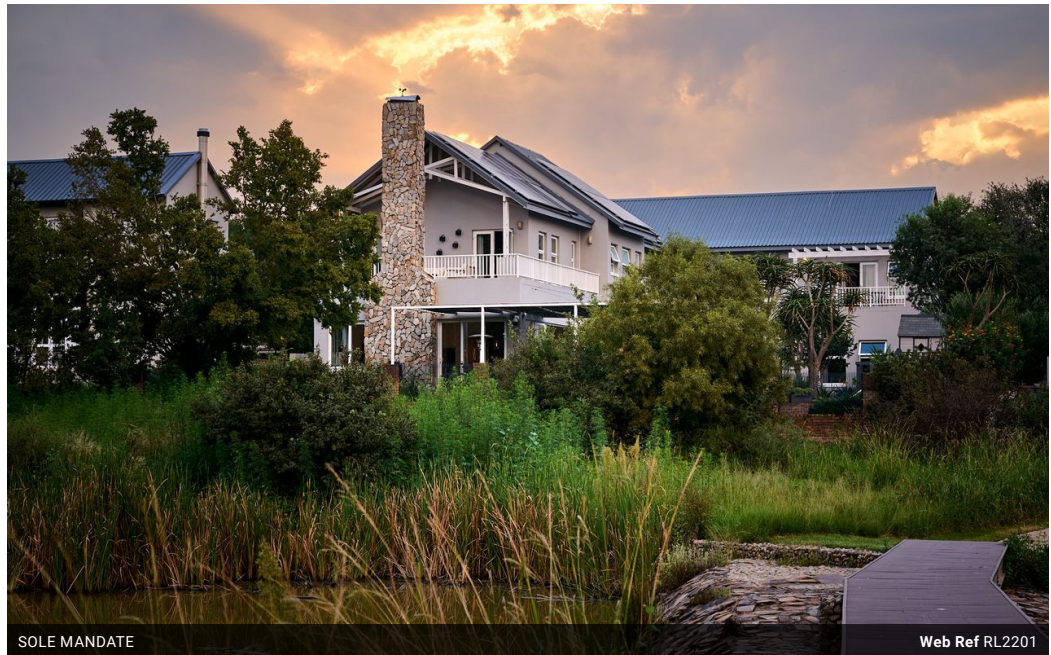

Andrew Pearse
Principal Property Practitioner
Registered with PPRA (FFC 023 387 4)
083 6528888
andrew@platinum.co.za

Melanie Pearse
Non-Principal Property Practitioner
Registered with PPRA (FFC 023 996 3)
083 3900000
melanie@platinum.co.za

Annalize Morris
Non-Principal Property Practitioner
Registered with PPRA (FFC 121 984 9)
082 3477305
annalize@platinum.co.za

Contact Platinum Office

011 8058888

91 Carlswald Estate
Walton Road
Carlswald
Midrand
1684

SOLE MANDATE

Web Ref RL2201

R13,999,000

Monthly Bond Repayment R144,496.05
Calculated over 20 years at 11% with no deposit.

Transfer Costs R1,456,884.00 **Bond Costs** R103,785.00
These calculations are only a guide. Please ask your conveyancer for exact calculations.

Monthly Levy R4,960

5 5.5 3

SOPHISTICATED LIVING – A FIVE-BED FAMILY HOME IN PRIME POSITION

This immaculate home is spacious and modern, with fine finishes that emphasize a luxurious lifestyle. In a superior location, the home is on a greenbelt overlooking a dam, in a quiet corner of the Country Estate. Rock feature walls balance the pale grey and white palette, with sections of the home featuring pitched ceilings with exposed timbers. The lush, manicured garden with trickling water features at the entrance, wraps itself around the home, merging with the natural green beyond.

The frosted glass front doors lead into a bright, double volume entrance hall. To the left, the large study is quiet and private, opening to the garden. With a shower en-suite, this space can double as a guest suite, if needed. Solid wood floors in muted chestnut brown tones here and throughout the home create a perfect balance for the abundant...

Features

Pets Allowed Yes

Interior

Bedrooms 5
Bathrooms 5.5
Kitchens 1
Recep. Rooms 3
Studies 1
Furnished No

Exterior

Garages 3
Carports / Parkings 3
Security Yes
Dom. Accom. 1
Pool Yes
Views True

Sizes

Floor Size 587m²
Land Size 1,150m²

Extras

Air Conditioner Cooling Fans Fireplace Inverter Solar Panels Backup Water Underfloor Heating Heat Pump