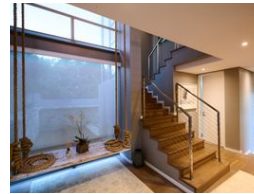

Andrew Pearse
Principal Property Practitioner
Registered with PPRA
(FFC 023 387 4)
083 6528888
andrew@platinum.co.za

Melanie Pearse
Non-Principal Property Practitioner
Registered with PPRA
(FFC 023 996 3)
083 3900000
melanie@platinum.co.za

Annalize Morris
Non-Principal Property Practitioner
Registered with PPRA
(FFC 121 984 9)
082 3477305
annalize@platinum.co.za

Contact Platinum Office

011 8058888

91 Carlswald Estate
Walton Road
Carlswald
Midrand
1684

SOLE MANDATE

Web Ref RL2153

R13,499,000

Monthly Bond Repayment R139,335.11
Calculated over 20 years at 11% with no deposit.

Transfer Costs R1,391,884.00 **Bond Costs** R103,785.00
These calculations are only a guide. Please ask your conveyancer for exact calculations.

Monthly Levy R4,960

4 4.5 3.5

SIMPLY GORGEOUS 4-BED HOME WITH SO MUCH SPACE!

The epitome of elegance, this classy family home embodies class and sophistication at every turn. Striking elements of wood, metal and glass compliment the earthy palette, all set within a lush, leafy garden. Located on a corner stand of larger than average proportions, the home enjoys close proximity to the greenbelt and the Jukskei River.

The home has several wings, neatly sectioning the living, working, and sleeping areas into separate zones. The entrance welcomes you in, to a double volume hallway which acts as a crossroads of sorts. To the right the living area awaits, with the guest suite and two studies to the left. Sliding wood and metal screens function as sun shields or for privacy, positioned as you prefer on the floor-to-ceiling windows and sliding doors. The living area begins with a spectacular wine wall –...

Features