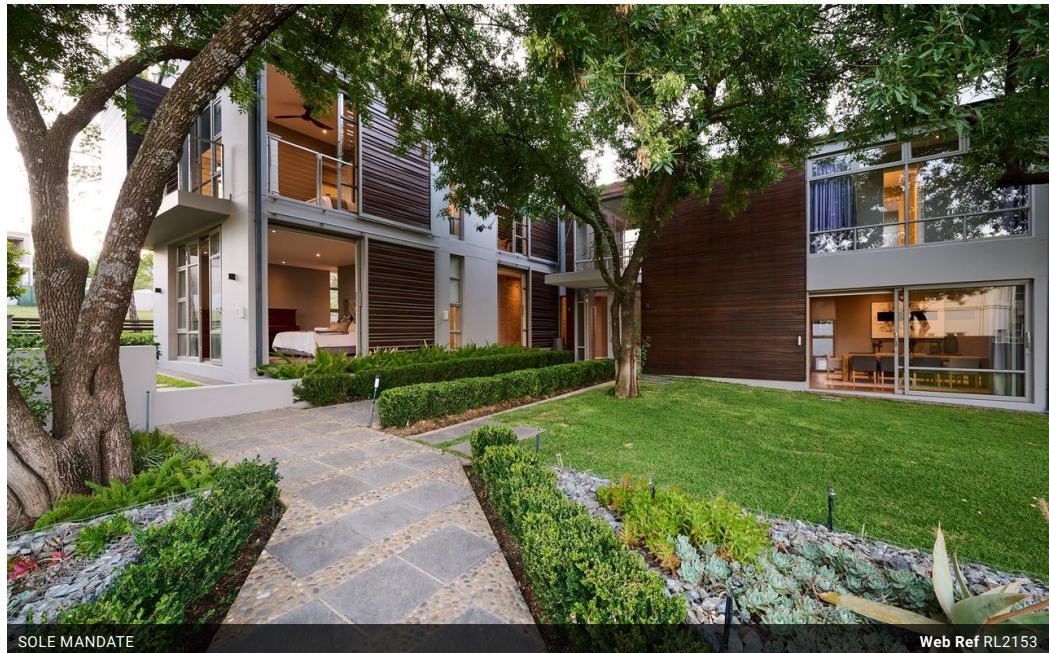

Andrew Pearse
Principal Property Practitioner
Registered with PPRA
(FFC 023 387 4)
083 6528888
andrew@platinum.co.za

Melanie Pearse
Non-Principal Property Practitioner
Registered with PPRA
(FFC 023 996 3)
083 3900000
melanie@platinum.co.za

Annalize Morris
Non-Principal Property Practitioner
Registered with PPRA
(FFC 121 984 9)
082 3477305
annalize@platinum.co.za

Contact Platinum Office

011 8058888

91 Carlswald Estate
Walton Road
Carlswald
Midrand
1684