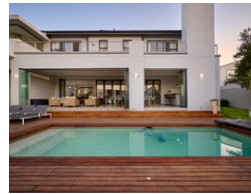

Andrew Pearse
Principal Property Practitioner
Registered with PPRA
(FFC 023 387 4)
083 6528888
andrew@platinum.co.za

Melanie Pearse
Non-Principal Property Practitioner
Registered with PPRA
(FFC 023 996 3)
083 3900000
melanie@platinum.co.za

Annalize Morris
Non-Principal Property Practitioner
Registered with PPRA
(FFC 121 984 9)
082 3477305
annalize@platinum.co.za

Contact Platinum Office

011 8058888

91 Carlswald Estate
Walton Road
Carlswald
Midrand
1684

UNDER OFFER

SOLE MANDATE

Web Ref RL2120

R8,999,000

Monthly Bond Repayment R92,886.63
Calculated over 20 years at 11% with no deposit.

Transfer Costs R865,104.00 **Bond Costs** R80,035.00
These calculations are only a guide. Please ask your conveyancer for exact calculations.

Monthly Levy R4,960

🛏️ 4 🚿 4.5 🚗 3

SPACIOUS 4 BED FAMILY HOME WITH HUGE GARDEN

ON SHOW, SATURDAY THE 26TH OF OCTOBER FROM 11:00 TO 13:00
Contact Annalize Morris for an appointment to view

A contemporary beauty with a pale palette, this exquisite family home is set right at the back of the stand, allowing for an extensive garden and views from upstairs. A sweeping, lush lawn amplifies the available space, perfect for an energetic family that like to entertain.

To the right of the double garages, one side with double depth, a wooden walkway leads to the glass entrance. Entering the home, the natural light is enhanced by the pale tiles and walls, illuminating a welcoming open plan living area. The kitchen is a modern, sleek set up with white cabinetry and grey counters, with a gas hob and built-in ovens. The breakfast bar is useful, and the separate scullery is spacious, complete with pantry. The kitchen...

Features

Pets Allowed Yes

Interior

Bedrooms 4
Bathrooms 4.5
Kitchens 1
Recep. Rooms 3
Studies 1
Furnished No

Exterior