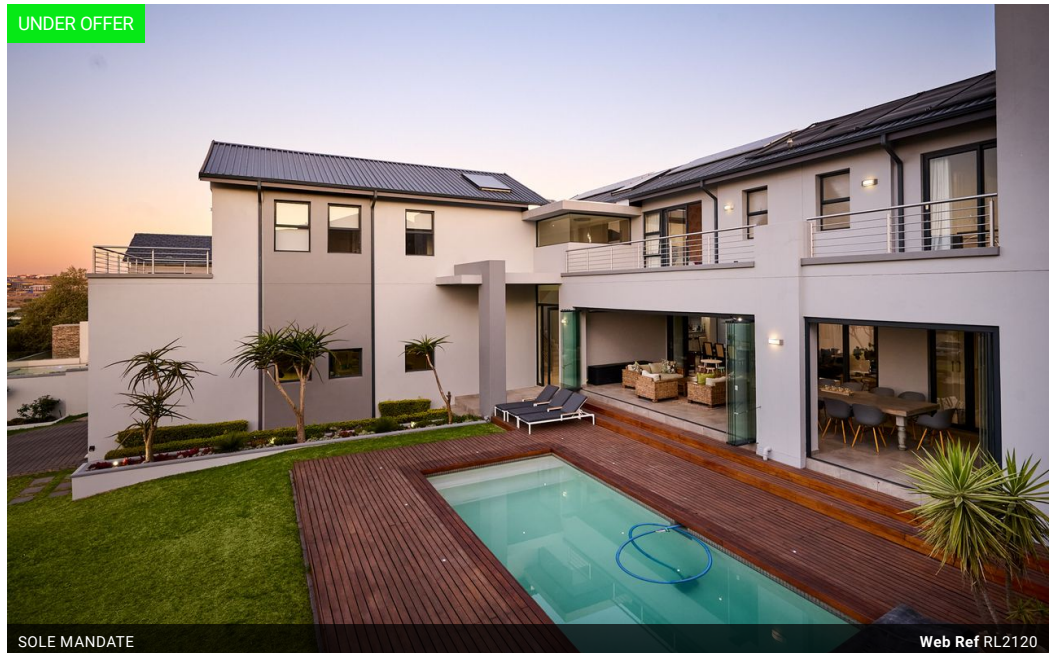

Andrew Pearse
Principal Property Practitioner
Registered with PPRA
(FFC 023 387 4)
083 6528888
andrew@platinum.co.za

Melanie Pearse
Non-Principal Property Practitioner
Registered with PPRA
(FFC 023 996 3)
083 3900000
melanie@platinum.co.za

Annalize Morris
Non-Principal Property Practitioner
Registered with PPRA
(FFC 121 984 9)
082 3477305
annalize@platinum.co.za

Contact Platinum Office

011 8058888

91 Carlswald Estate
Walton Road
Carlswald
Midrand
1684

UNDER OFFER