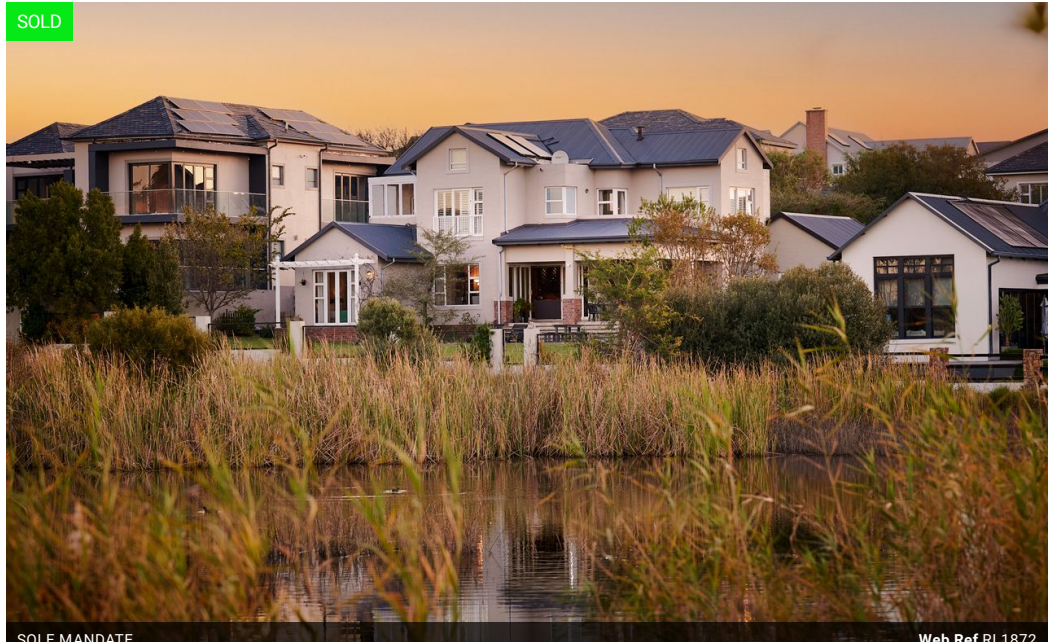

Andrew Pearse
Principal Property Practitioner
Registered with PPRA (FFC 023 387 4)
083 6528888
andrew@platinum.co.za

Melanie Pearse
Non-Principal Property Practitioner
Registered with PPRA (FFC 023 996 3)
083 3900000
melanie@platinum.co.za

Annalize Morris
Non-Principal Property Practitioner
Registered with PPRA (FFC 121 984 9)
082 3477305
annalize@platinum.co.za

Contact Platinum Office

011 8058888

91 Carlswald Estate
Walton Road
Carlswald
Midrand
1684

SOLD