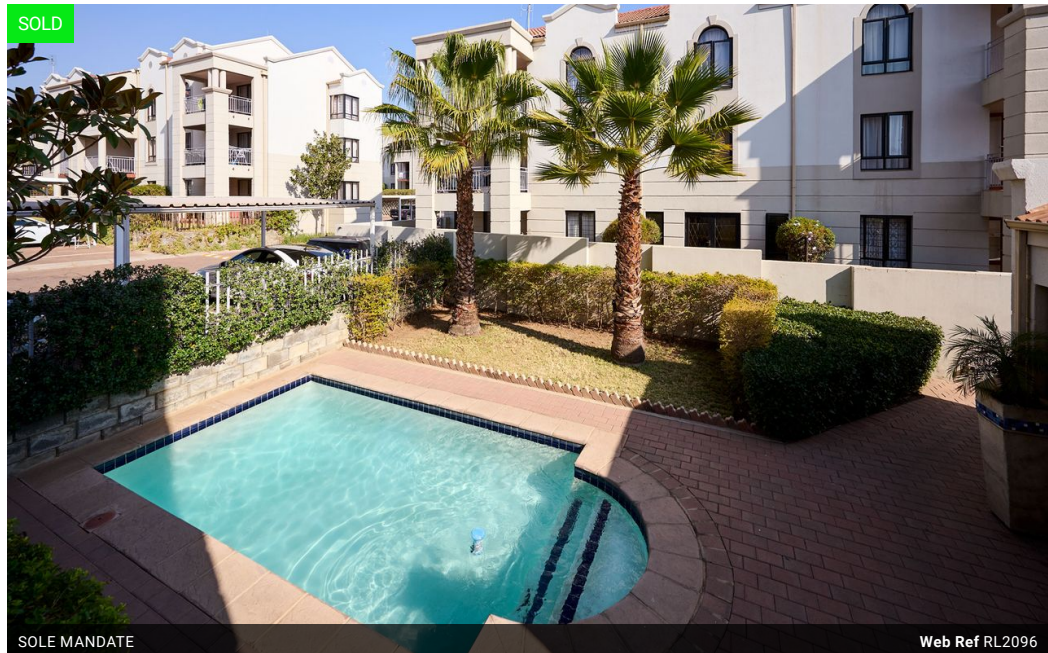

Mark Mamet
Candidate Property Practitioner
Registered with PPRA (FFC 120 322 8)
083 6548888
mark@platinum.co.za

Contact Platinum Office

011 8058888

91 Carlswald Estate
Walton Road
Carlswald
Midrand
1684