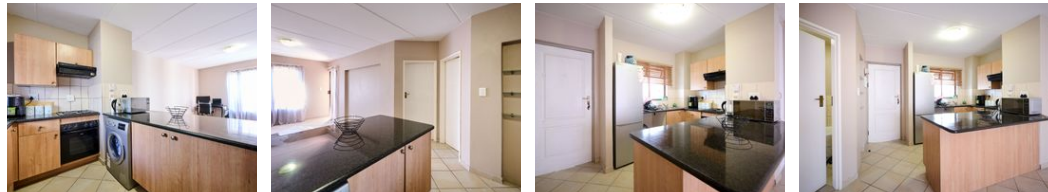

SOLE MANDATE

Web Ref RL2096

R575,000

Monthly Bond Repayment R5,935.08
Calculated over 20 years at 11% with no deposit.

Transfer Costs R21,217.00   **Bond Costs** R15,795.00

These calculations are only a guide. Please ask your conveyancer for exact calculations.

Sectional Title Levy R1,299

Stunning Protea Estates - 1 Bedroom Apartment for sale

A great property for a young family or business professional looking for the convenient lock up and go home in a secure environment.

This lovely unit is located in Protea Estates complex, which is one of the most sought after complexes in Erand Gardens. Protea Estates is located on the 14th Road, which offers great access to the surrounding shopping centers and major routes.

This immaculate ground floor property offers:

- 1 Spacious bedroom with tiled floors and built in cupboards.
- 1 neat bathroom which offers a tub, toilet & basin.
- The property offers an open plan lounge with doors to a spacious balcony. The open plan dining area is located just off of the kitchen all with tiled floors.
- The stylish kitchen offers modern granite countertops and wooden cupboards. Provision has been made for a single door fridge...

Features

Interior		Exterior		Sizes	
Bedrooms	1	Carports / Parkings	1	Floor Size	54m²
Bathrooms	1	Security	Yes		
Kitchens	1	Pool	Yes		
Recep. Rooms	1	Views	True		
Furnished	No				

Extras

ADSL 24 Hour Access Complex Communal Braai Area Ground Floor Granite Tops Security Complex Guard House Secure Parking Visitors Parking